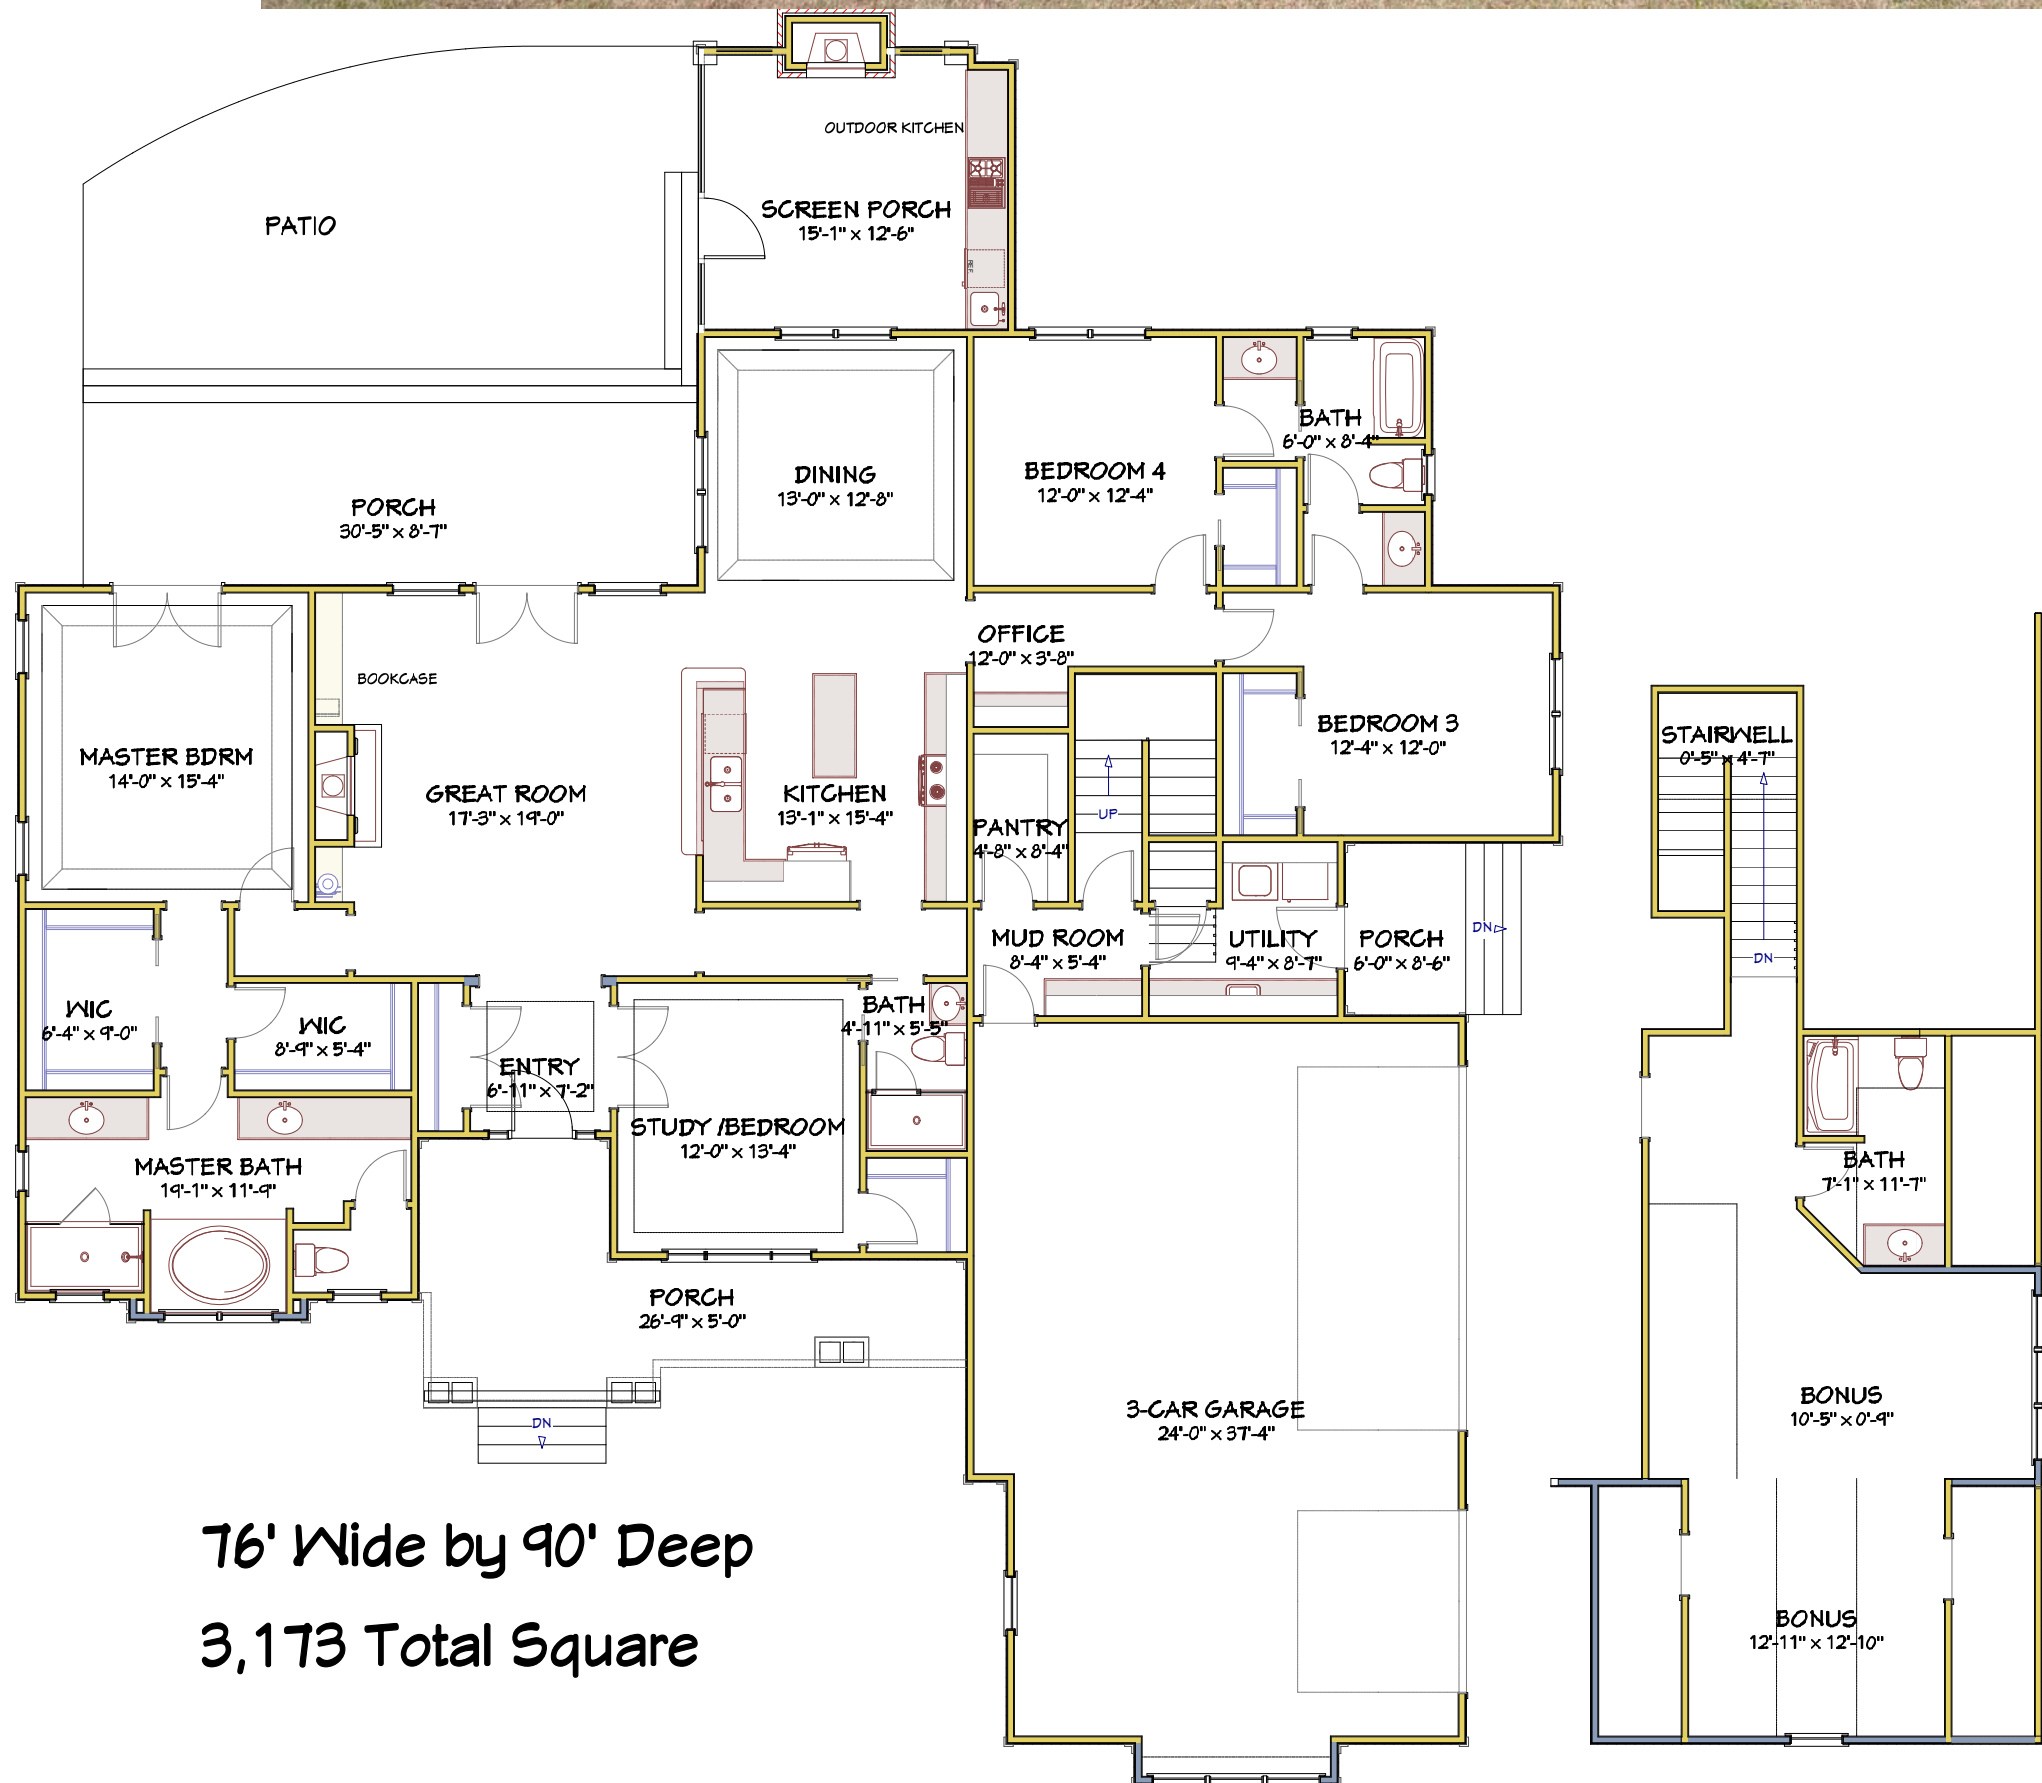

Drake by Donald A. Gardner

- 4 Bedroom
- 4 Bath
- Trey Ceilings
- Open Plan
- 2x6 Exterior Walls
- 3 Car Garage
- Bonus Room
- Outdoor kitchen

76' Wide by 90' Deep
3,173 Total Square

Schepers
CUSTOM HOMES
252.637.9770
schepershomes@coastalnet.com