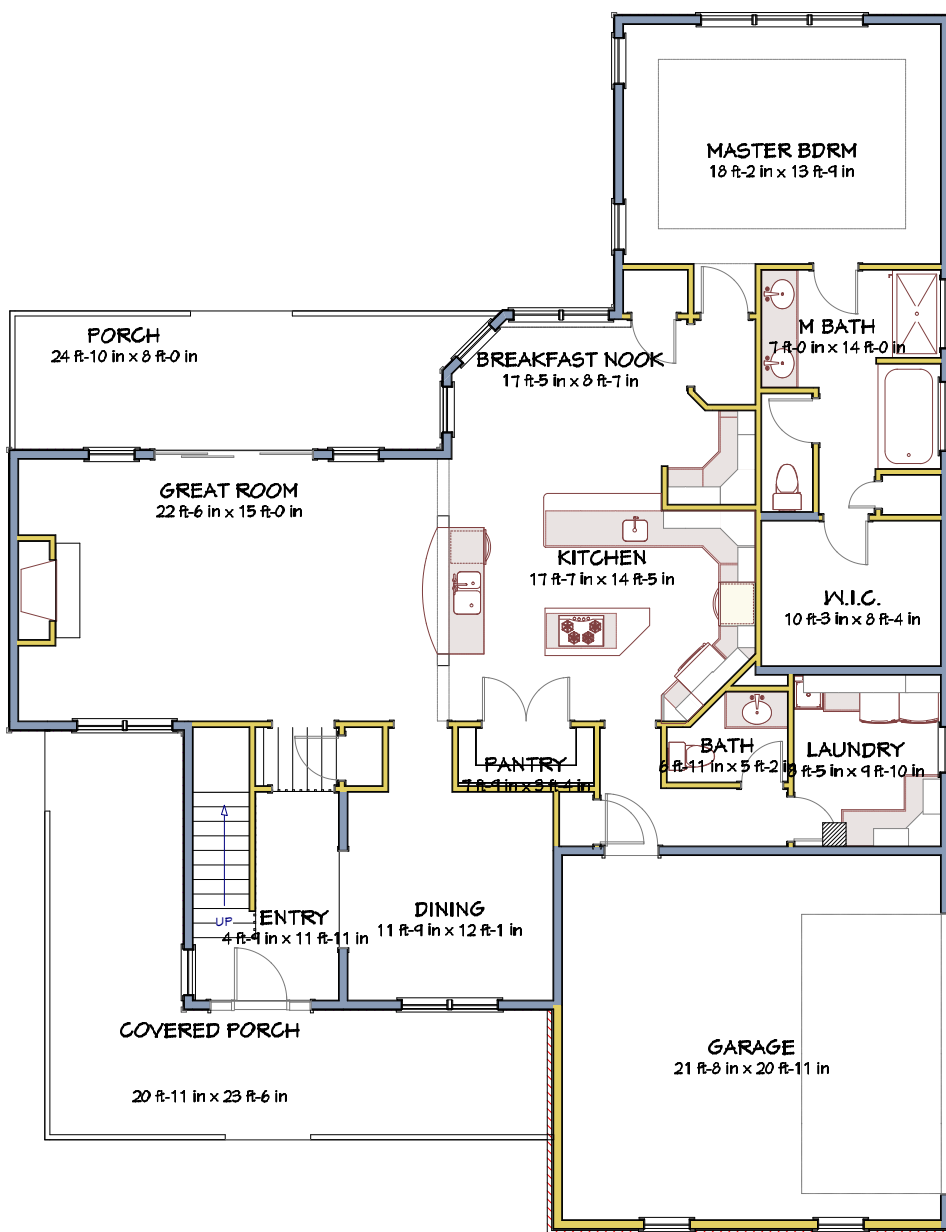

# Country Cottage

- 4 Bedroom
- 3 Bath
- Media Room
- Coffered Ceilings
- Open Plan
- 2x6 Exterior Walls
- Opt 5th Bedroom 235 sq/ft

53'-10" Wide by 69'-6" Deep  
2638 Total Square Footage

3962 MLK JR BLVD. NEW BERN, NC 28562 \*  
[www.scheperandassociates.com](http://www.scheperandassociates.com)