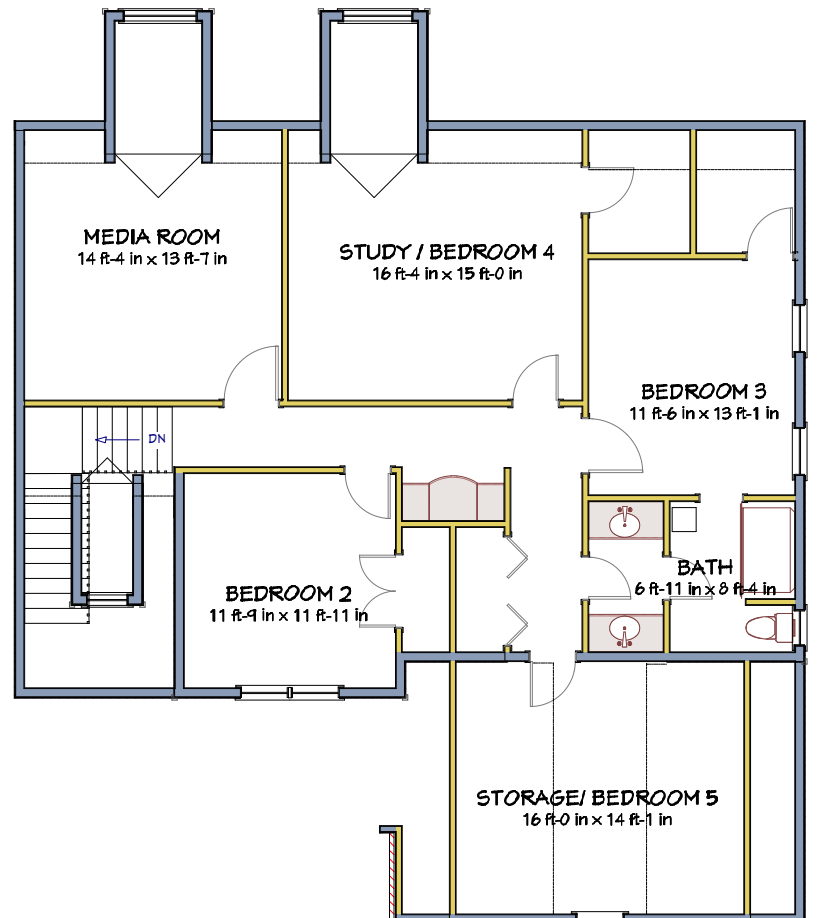

# Country Cottage

- 4 Bedroom
- 3 Bath
- Media Room
- Coffered Ceilings
- Open Plan
- 2x6 Exterior Walls
- Opt 5th Bedroom 235 sq/ft

53'-10" Wide by 69'-6" Deep  
2638 Total Square Footage

3962 MLK JR BLVD. NEW BERN, NC 28562 \*  
[www.scheperandassociates.com](http://www.scheperandassociates.com)